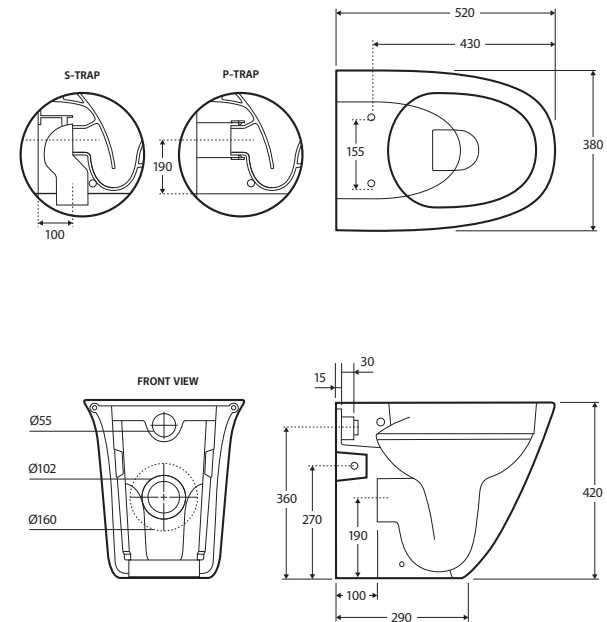

RAK Sensation WALL-FACED TOILET

Features

- Rimless hygienic pan
- Alpine white finish
- Super slim, soft close UF seat
- Hidden fixings – no lateral holes
- Concealed pan for easy cleaning
- Available as P-Trap or S-Trap
- Made in UAE
- **WELS 4 Star rated, 4.5L/3L (3.4L average flush)**

Cistern and flush buttons required (sold separately)

RAK CERAMICS

Available in

P-Trap
Pan & Seat
880026W

S-Trap 100
Pan & Seat
880026WA

Cleaning & Care

- Clean only with a soft cloth or sponge using warm water and mild soap or detergent. Do not use any abrasive cleaning materials.
- Do not use any solvents or corrosive liquids.
- Note that use of clip-on deodorisers will affect flushing performance on rimless suites.

While we aim to ensure specifications are correct at the time of publication, Fienza reserves the right to make modifications without prior notice. Physical colour may vary from image shown. All measurements are shown in millimetres. For ceramic products, please allow +/- 10 mm tolerance for manufacturing variance. Always use physical product measurements for mark-ups and roughing-in as the technical drawing may differ from actual product received.